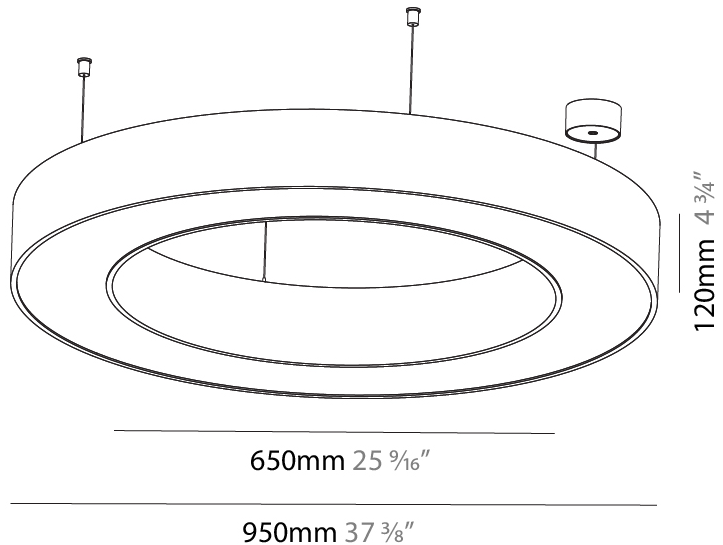

GENERAL

Series: Glorious
Subseries: Glorious
Brand: Prolicht
Division: Architectural
Mounting Type: Suspension
Mounting Location: Ceiling
Subcategory: Ambient

PHYSICAL

Shape: Round
Diameter (mm): 950
Diameter (in): 37 ³/₈
Height (mm): 120
Height (in): 4 ³/₄
Max. Overall Height (mm): 2120
Max. Overall Height (in): 83 ⁷/₁₆
Light Distribution: Direct / Indirect
Weight (kg): 10.395
Weight (lbs): 22.92
Diffuser: PMMA - Opal or Micro-Prism
Fixture Finish: SSR / BKV / CWI / CRY / HAB / UFT / ITA / RUA / FTG / MYG / LOD / PUS / FRO / FUP / KIA / POP / BLS / SPG / MEY / GOH / GUM / CHC / COM / ABZ / JAG / OBR / MOS / ROR
Fixture Material: Aluminum

ELECTRICAL

Lamp Type: LED (Zhaga Standard)
Input Wattage (W): 58.5
Total Output Wattage (W): 52 / 41.6 (3500K)
Dimming: Non-Dimming / Phase Dimming (120Vac only) / 0-10V Dimming
Driver Included: Yes
Driver Location: Integrated
Driver Type: Constant Current
Driver Class: Class 2
Input Voltage (V): 120 - 277
Constant Current (MA): 350 / 900/400 (3500K)

LED

Color Temperature (°K): 3000 / 3500 / 4000
Max. Delivered Lumen (lm): 4150 / 4302 / 4390 Direct / 1850/ 1911 / 150
CRI: >80 CRI
Efficiency (%): 69
Lamp Life (hrs): 50000

OPTICAL

RATINGS AND CERTIFICATIONS

Certified By: Certified for North American Standards
IP rating: IP20